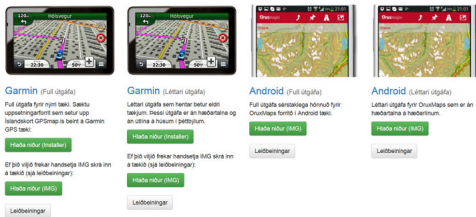

- a) **Garmin (Full version)** - Full version for newer devices. Download our install program that installs the Iceland Map to a Garmin GPS device
  
- b) **Garmin (Light version)** - Light version is designed more optimally for older devices. It is without elevation on the height contours and outlines of buildings. Download our install program that installs the Iceland Map to a Garmin GPS device
  
- c) **Android OruxMaps (Full version)** - Full version specifically designed for the OruxMaps app for Android

## Buy Iceland map

Written by Administrator

Sunday, 28 July 2013 00:40 - Last Updated Wednesday, 20 March 2019 13:56

---

d) **Android OruxMaps (Light version)** - Light version is without the elevation numbers on the height contours

You are allowed to install the map to all your Garmin GPS devices and/or Android devices. You are not allowed to give others access to the map!

Note: This is NOT the MapSource / nRoute version. That version costs \$29.95 (see [here](#)).